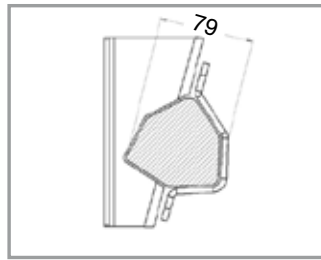

Bestellijst asbeugels

Al-Ko 1000 kg in front of axle (tandemasser)

Al-Ko 1000 kg behind the axle (enkel-as)

Al-Ko 1500 kg in front of axle (tandemasser)

Al-Ko 1500 kg behind the axle (enkel-as)

Al-Ko 1800 kg in front of axle (tandemasser)

Al-Ko 1800 kg behind the axle (enkel-as)

BPW - 81

BPW - 94

BPW - ø 70

BPW - ø 84

BPW - ø 92

Montage tandemstel

Montage enkele as