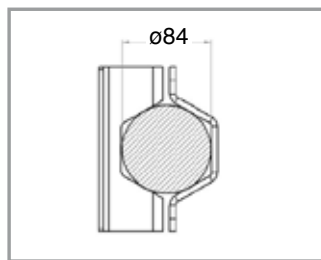

Al-Ko 1800 kg behind the axle (enkel-as)

BPW - 81

BPW - 94

BPW - ø 70

BPW - ø 84

BPW - ø 92

Montage tandemstel

Montage enkele as