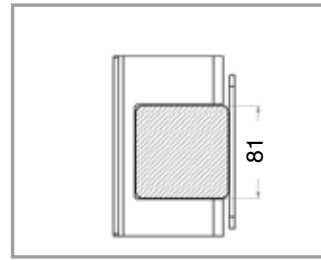

Al-Ko 1800 kg behind the axle (enkel-as)

BPW - 81

BPW - 94

BPW - ø 70

BPW - ø 84

BPW - ø 92

Montage tandemstel

Montage enkele as