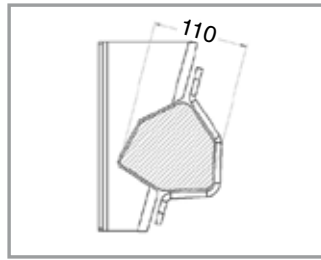

Bestellijst asbeugels

Al-Ko 1000 kg in front of axle (tandemasser)

Al-Ko 1000 kg behind the axle (enkel-as)

Al-Ko 1500 kg in front of axle (tandemasser)

Al-Ko 1500 kg behind the axle (enkel-as)

Al-Ko 1800 kg in front of axle (tandemasser)

Al-Ko 1800 kg behind the axle (enkel-as)

BPW - 81

BPW - 94

BPW - ø 70

BPW - ø 84

BPW - ø 92

Montage tandemstel

Montage enkele as