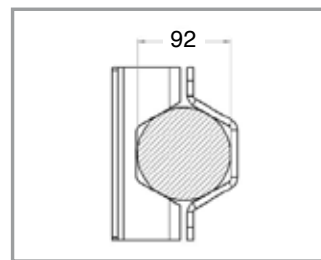

Al-Ko 1800 kg behind the axle (enkel-as)

BPW - 81

BPW - 94

BPW - ø 70

BPW - ø 84

BPW - ø 92

Montage tandemstel

Montage enkele as