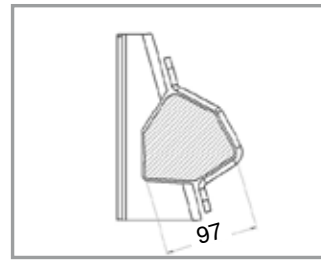

Bestellijst asbeugels

Al-Ko 1000 kg in front of axle (tandemasser)

Al-Ko 1000 kg behind the axle (enkel-as)

Al-Ko 1500 kg in front of axle (tandemasser)

Al-Ko 1500 kg behind the axle (enkel-as)

Al-Ko 1800 kg in front of axle (tandemasser)

Al-Ko 1800 kg behind the axle (enkel-as)

BPW - 81

BPW - 94

BPW - ø 70

BPW - ø 84

BPW - ø 92

Montage tandemstel

Montage enkele as